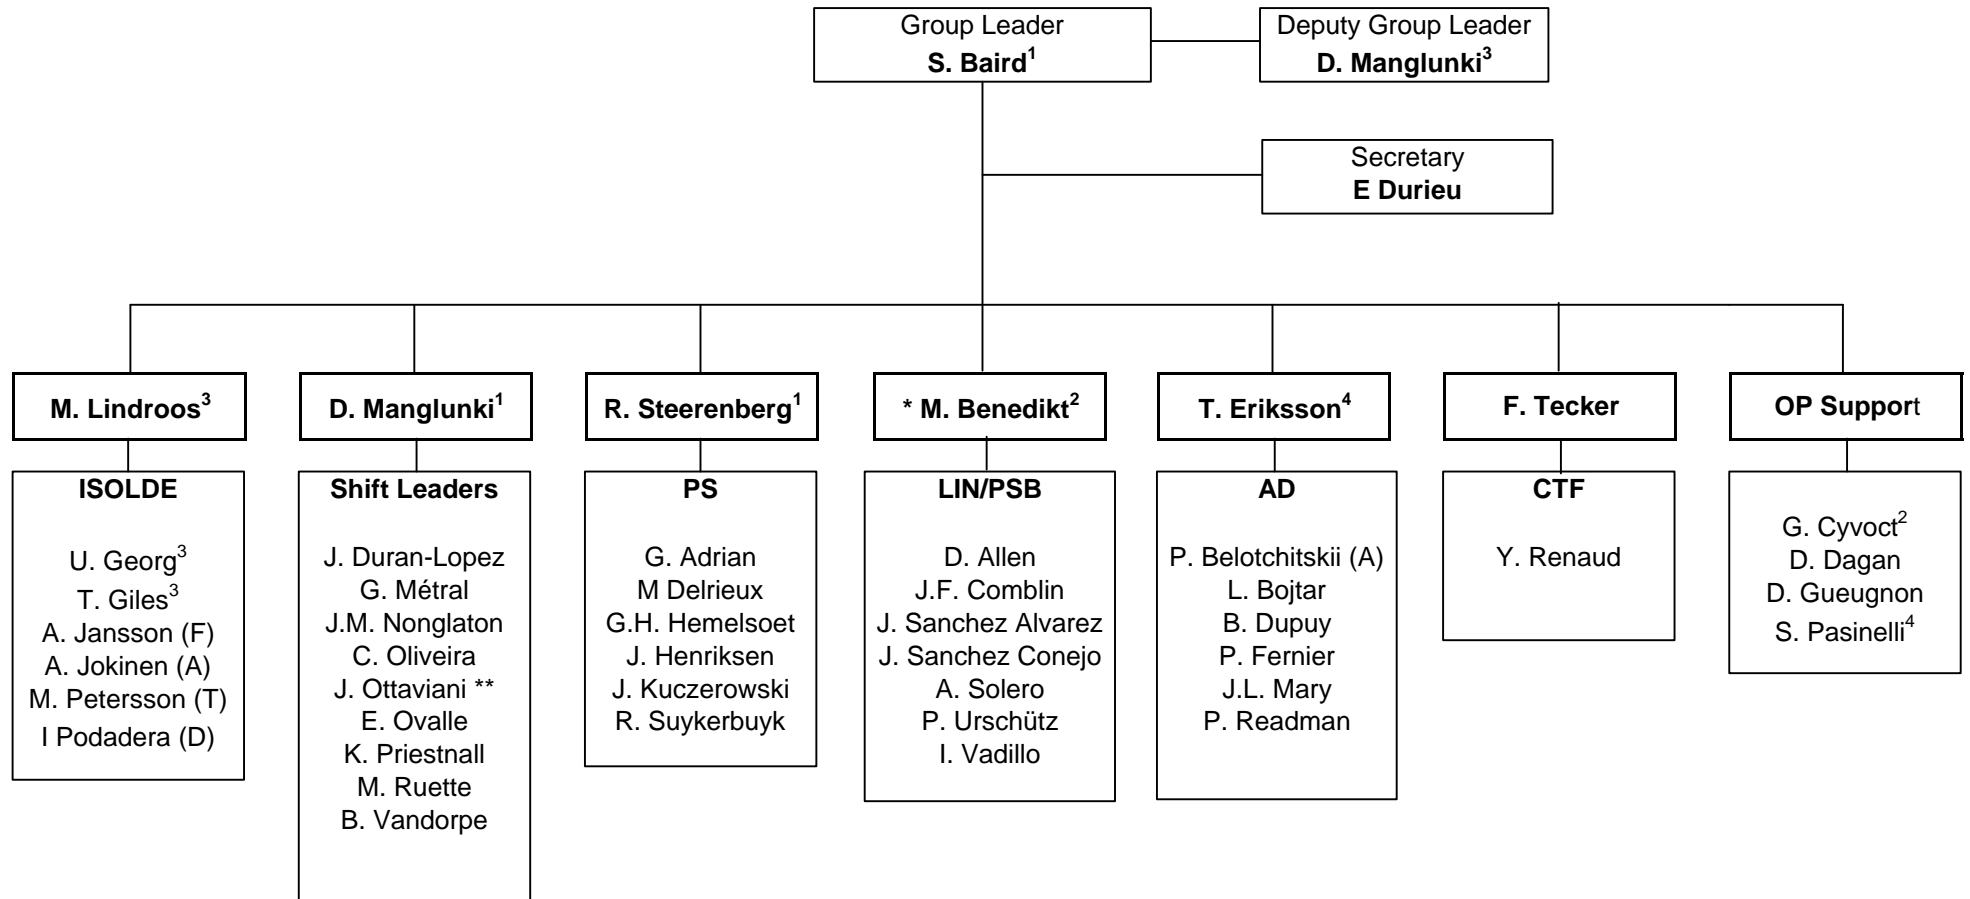

**PS OPERATION GROUP (PS/OP)**

\* Training Linkman  
\*\* Safety Linkman

(A): Associate  
(D): Doctoral Student  
(F): Fellow  
(S): Summer Student  
(T): Technical Student

¹ PS Supervisor  
² PSB Supervisor  
³ ISOLDE Supervisor  
⁴ AD Supervisor